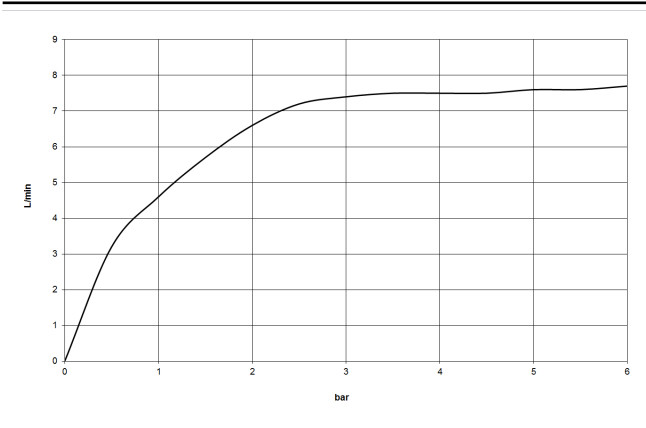

DORNBACHT YARRE Shower head - Chrome

28 504 832

- 180-210mm projection
- ball-joint pivotable through 30°
- normal flow
- with anti-scale system
- spray head Ø 100mm
- rosette Ø 55 mm
- 1/2" connection
- max. flow 7.6 l/min
- rosette Ø 55 mm

Chrome

28 504 832-00

Soft Black

28 504 832-69

Recommended miscellaneous

Concealed wall elbow -

35 085 970 90

DORNBRAUCH YARRE Shower head - Chrome

28 504 832

mm [inches]

Flow rate chart

Certificates

LGA_28661.

WRAS_240202028.

DORNBACHT YARRE Shower head - Chrome

28 504 832