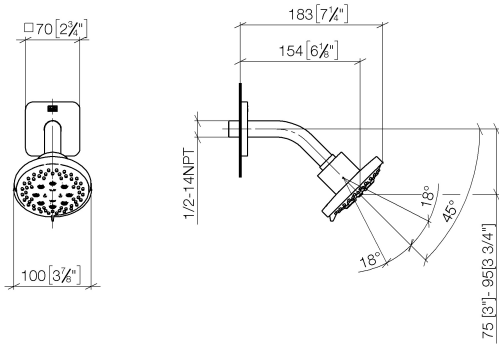

DORNBACHT YARRE Shower head - Chrome

28 504 832

- 180-210mm projection
- ball-joint pivotable through 30°
- normal flow
- with anti-scale system
- spray head Ø 100mm
- rosette Ø 55 mm
- 1/2" connection
- max. flow 7.6 l/min
- rosette Ø 55 mm

Chrome

28 504 832-00

Soft Black

28 504 832-69

Recommended miscellaneous

Concealed wall elbow -

35 085 970 90

DORNBRAUCH YARRE Shower head - Chrome

28 504 832

mm [inches]

Flow rate chart

Certificates

LGA_28661.

WRAS_240202028.

DORNBACHT YARRE Shower head - Chrome

28 504 832

Spare parts list

No.	Item Number	Name	Quantity used	Delivery time
1	90 27 83 016 00-00	rosette	1	2
2	90 11 03 011 10-00	connection	1	2