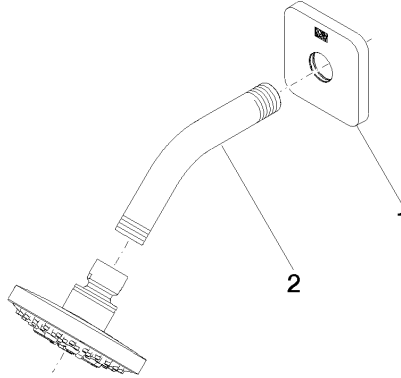

DORNBACHT YARRE Shower head - Chrome

28 504 832

- 180-210mm projection
- ball-joint pivotable through 30°
- normal flow
- with anti-scale system
- spray head Ø 100mm
- rosette Ø 55 mm
- 1/2" connection
- max. flow 7.6 l/min
- rosette Ø 55 mm

Chrome

28 504 832-00

Soft Black

28 504 832-69

Recommended miscellaneous

Concealed wall elbow -

35 085 970 90

DORNBRAUCH YARRE Shower head - Chrome

28 504 832

mm [inches]

Flow rate chart

Certificates

LGA_28661.

WRAS_240202028.

DORNBACHT YARRE Shower head - Chrome

28 504 832

Spare parts list

No.	Item Number	Name	Quantity used	Delivery time
1	90 27 83 016 00-00	rosette	1	2
2	90 11 03 011 10-00	connection	1	2